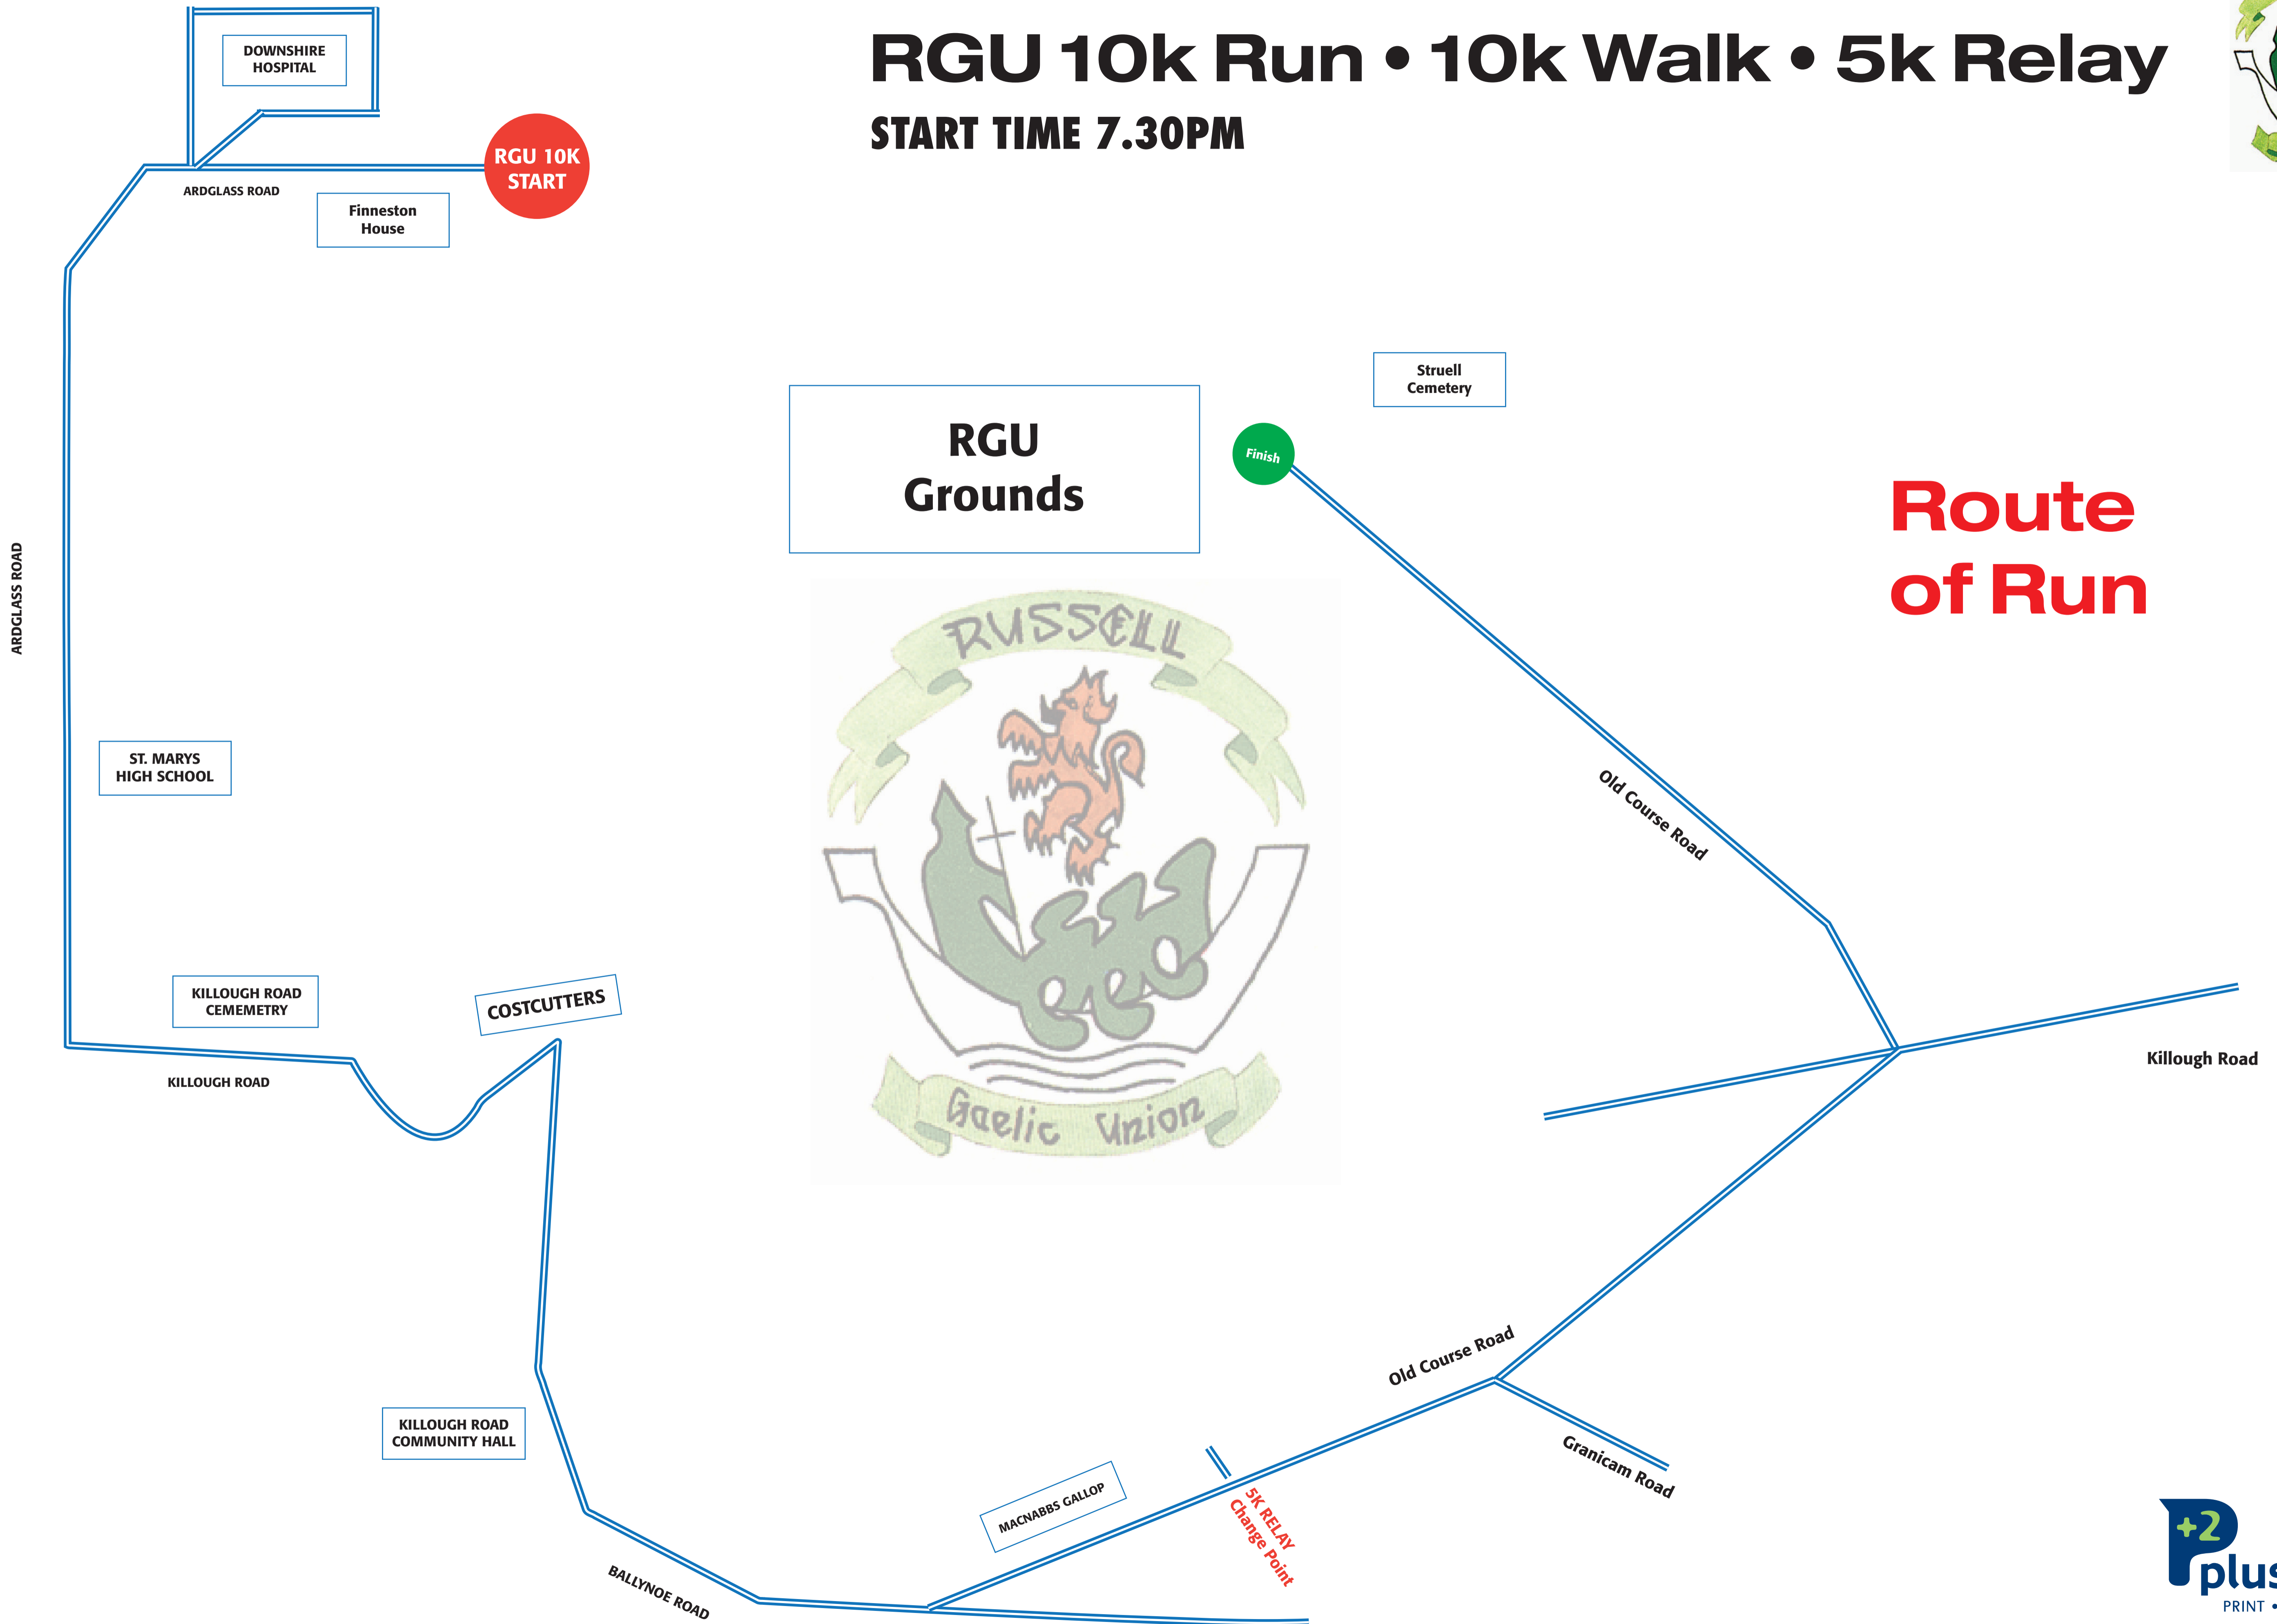

RGU 10k Run • 10k Walk • 5k Relay

START TIME 7.30PM

Route of Run

RGU Grounds

Killough Road